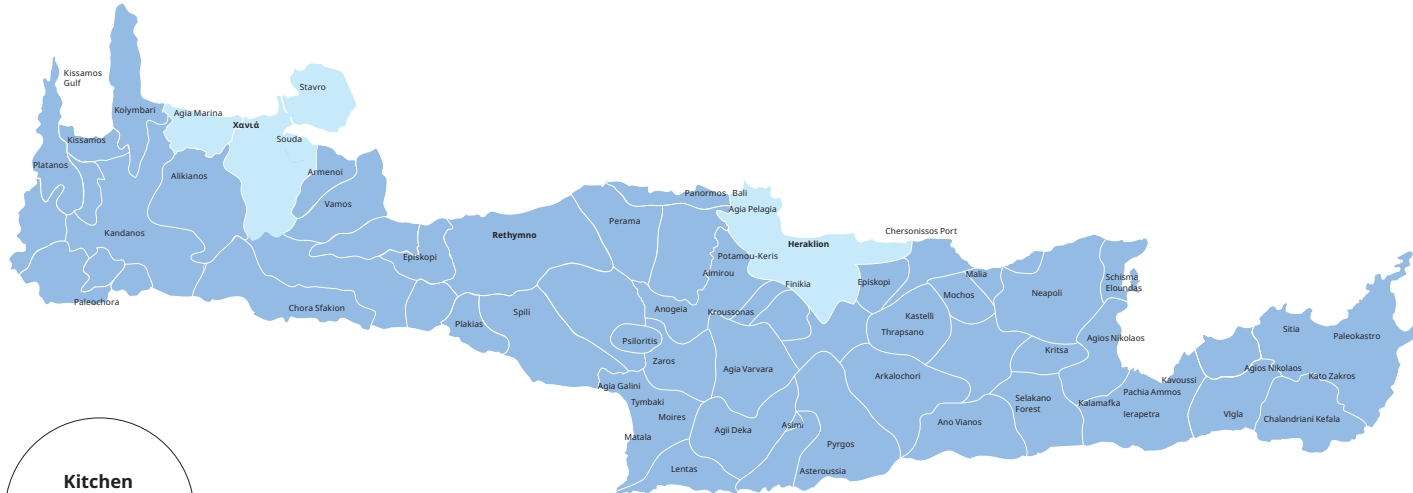

Delivery service pricelist

**Kitchen
delivery
in Zone 1
€59**

Prices apply for home delivery regardless of the floor.

Zones	Zone 1	Zone 2	Zone 3
Delivery within	5 working days	7 working days	7 working days
0 - 15 Kg	€4.50	€6.50	€8
15.01 - 35 Kg	€9	€10.50	€12
35.01 - 65 Kg	€19	€32	€42
65.01 - 100 Kg	€29	€55	€75
100.01 - 200 Kg	€49	€75	€95
200.01 - 400 Kg	€59	€90	€110
>400.01 Kg	€59 +0.33€/Kg	€90 +0.44€/Kg	€110 +0.54€/Kg