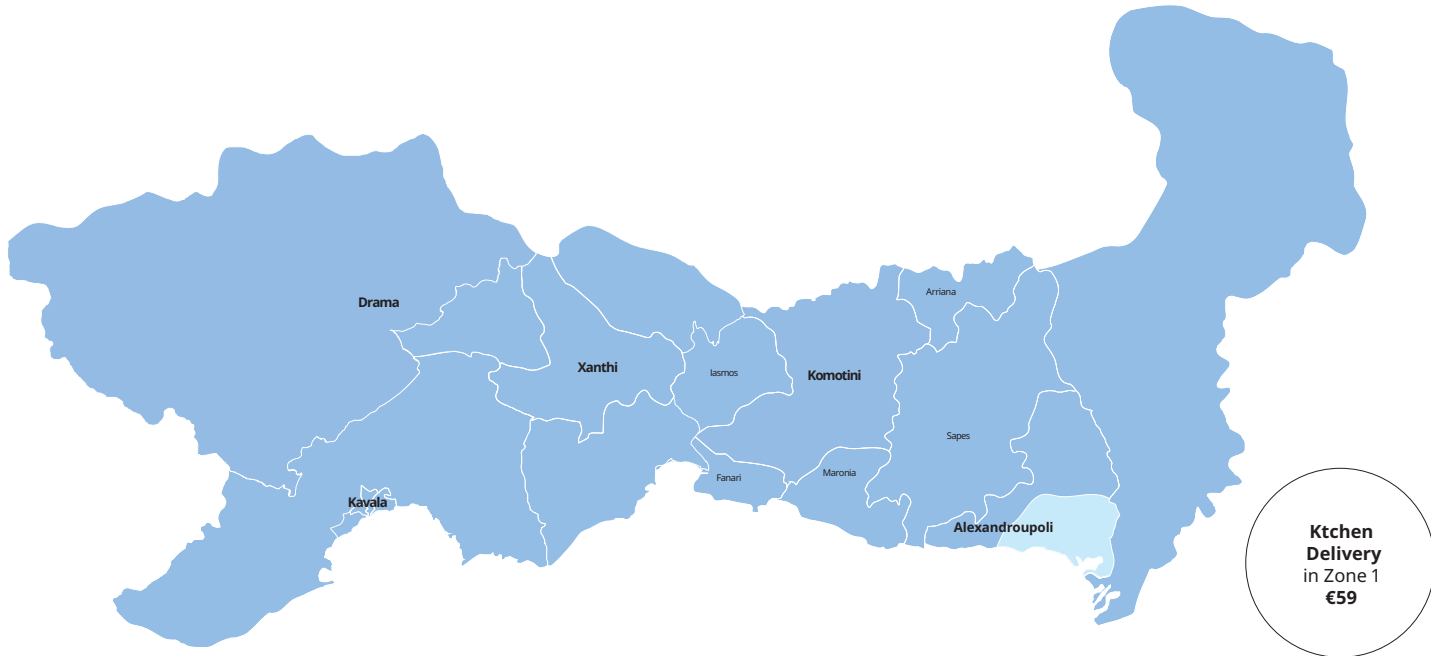

Delivery Service Pricelist

Prices apply for home delivery regardless of the floor			
Zones	Zone 1	Zone 2	Zone 3
Delivery within	5 working days	7 working days	7 working days
0 - 15 Kg	€4.50	€6.50	€8
15,01 - 35 Kg	€9	€10.50	€12
35,01 - 65 Kg	€19	€32	€42
65,01 - 100 Kg	€29	€55	€75
100,01 - 200 Kg	€49	€75	€95
200,01 - 400 Kg	€59	€90	€110
>400,01 Kg	€59 +0.33€/Kg	€90 +0.44€/Kg	€110 +0.54€/Kg