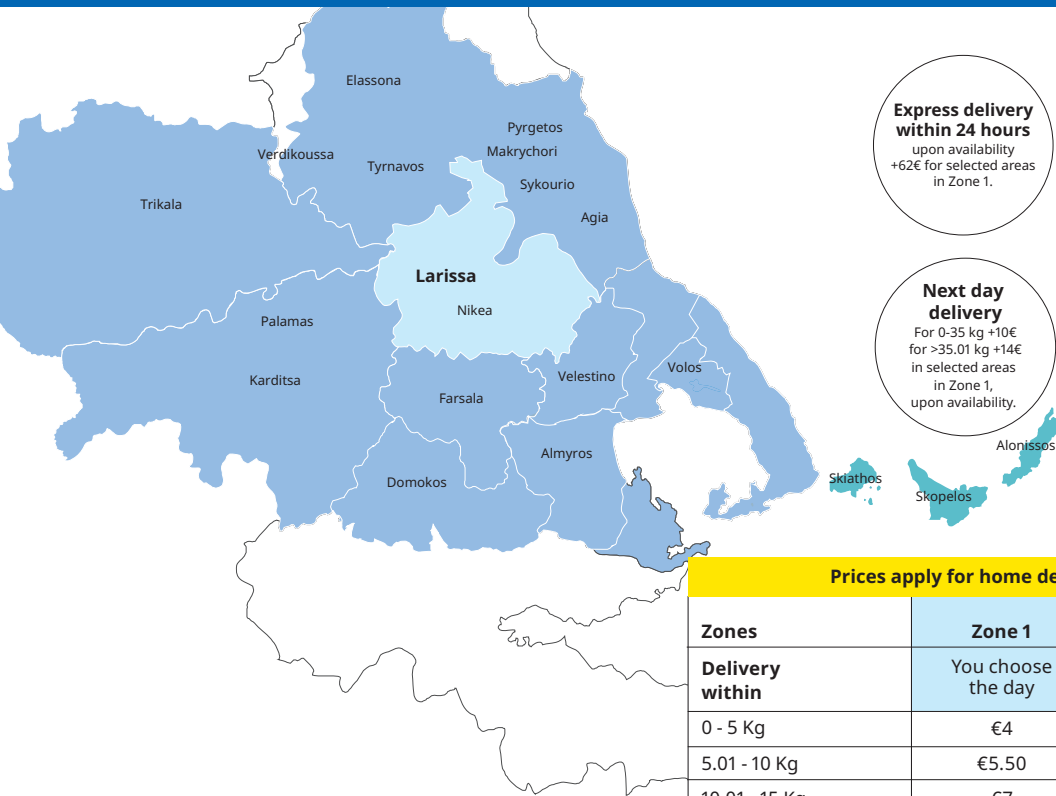

Delivery Service Pricelist

Express delivery within 24 hours
upon availability
+62€ for selected areas in Zone 1.

Free storage of products up to 10 days.

Kitchen delivery in Zone 1 85€

Next day delivery

For 0-35 kg +10€
for >35.01 kg +14€
in selected areas in Zone 1, upon availability.

Zones	Zone 1	Zone 2	Zone 3
Delivery within	You choose the day	7 working days	7 working days
0 - 5 Kg	€4	€4.50	€5.50
5.01 - 10 Kg	€5.50	€6.50	€9.50
10.01 - 15 Kg	€7	€7.50	€10.50
15.01 - 35 Kg	€11	€14	€15
35.01 - 65 Kg	€24	€32	€42
65.01 - 100 Kg	€33	€55	€75
100.01 - 200 Kg	€53	€75	€95
200.01 - 400 Kg	€85	€110	€130
>400.01 Kg	€85	€110	€130
	+0.37€/Kg	+0.50€/Kg	+0.60€/Kg