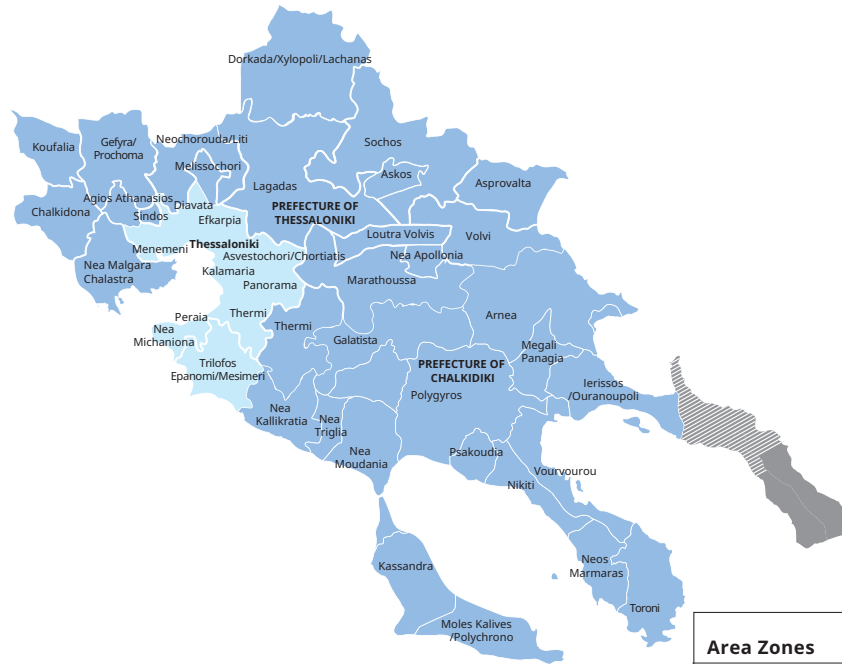

Delivery Service Pricelist

New service

Next day delivery

For 0-35 kg + 3.35€
for >35.01 kg + 6.95€
in Zone 1
upon availability.

Free
storage of products
up to 10 days.

**Kitchen
delivery**
to Zone 1
54.95€

Free
packaging of sofa,
mattress and
cabinets bought
from the As-Is Department
(upon request).

**Express
delivery**
+50€ for Zone 1
on the same day
and +70€ for Zone 2
within 2 working days,
upon availability.

**Crane/
lift rental**
(+75€ for Zone 1
upon arrangement)

Area Zones	Zone 1	Zone 2	Zone 3
Delivery within	You choose the day	7 working days	7 working days
0 - 15 kg	3.35€	4.85€	5.85€
15.01 - 35 kg	6.95€	7.95€	8.95€
35.01 - 65 kg	15.95€	26.95€	36.95€
65.01 - 100 kg	25.95€	46.95€	66.95€
100.01 - 200 kg	44.95€	65.95€	85.95€
200.01 - 400 kg	54.95€	75.95€	95.95€
>400.01 kg	54.95€ +0.30€/kg	75.95€ +0.40€/kg	95.95€ +0.50€/kg

- Charges are calculated based on weight and Zip code of your area, regardless of the floor.
- For areas not reached by our delivery company, the IKEA products can be transferred to the transport agency of your choice. Charges are communicated and calculated based on the Zone where the delivery company is located. The remaining delivery cost to the final destination is determined by the respective agency.
- Pack your Market Hall products only in IKEA packaging cartons.
- Products purchased from the As-Is Department are transferred under customer's responsibility, disassembled.
- The Consumer is not obliged to pay, if the notice of payment is not received (receipt-invoice).
- The listed prices include VAT 24%.
- Please let us know if there are any difficulties in accessing your delivery destination, such as lack of lift, inability for the truck to reach, etc.
- The IKEA products are delivered only in their original package.
- The Next day delivery service is available for orders placed until 15.00 and it is not available for orders placed on Sundays.
- The Express Delivery service is available for orders placed until 12.00 and it is not available for orders placed on Saturdays and Sundays.