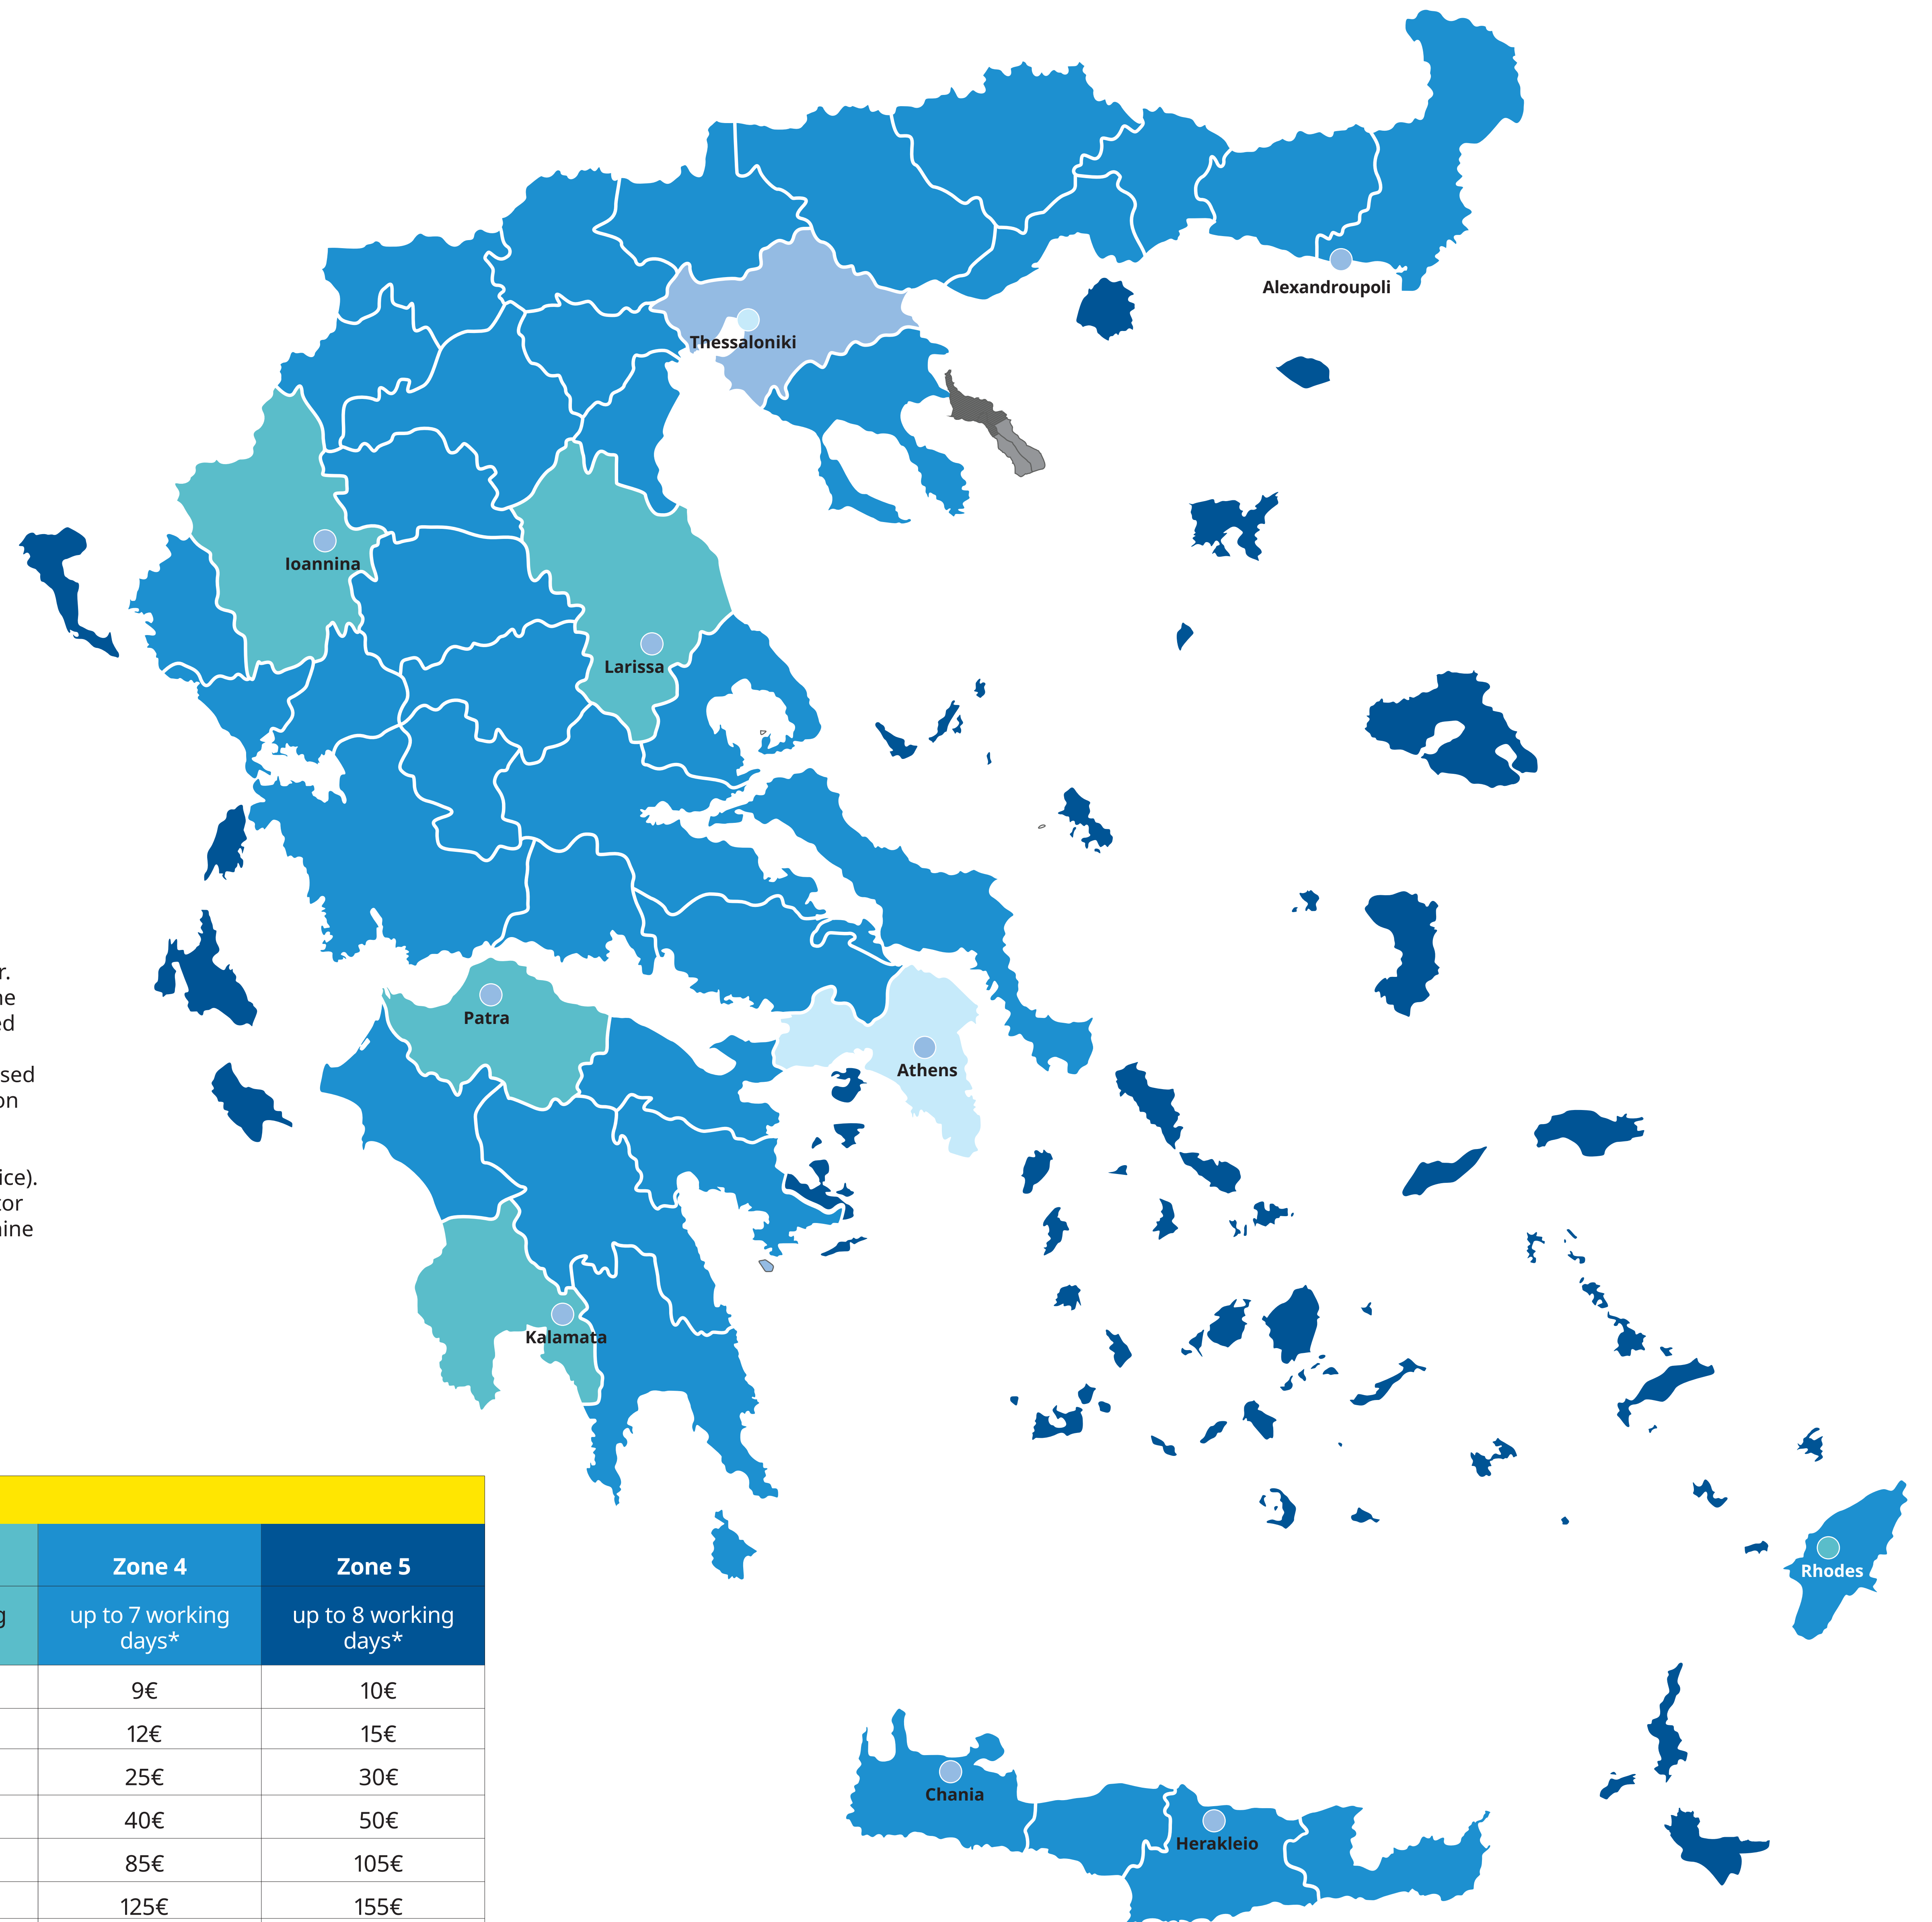

Delivery Service Pricelist

**Kitchen delivery
in Zone 3
€170**

Terms of use

- The listed prices include VAT 24%.
- Charges are calculated based on weight and Zip code of your area, regardless of the floor.
- For areas that our delivery company cannot reach, IKEA products can be transferred to the transport agency of your choice. The service charges will be calculated and communicated to the customer by the transport agency.
- For deliveries with a transport agency chosen by the customer, charges are calculated based on the weight - volume of products. The remaining delivery costs until the final destination are determined by the transport agency and communicated to the client.
- Only for Zone 3, a maximum special delivery price of €170 applies for kitchen delivery.
- The Consumer is not obliged to pay, if the notice of payment is not received (receipt-invoice).
- Please inform us if there are access difficulties at the delivery point, such as lack of elevator or if trucks are not allowed, in order the company to be acknowledged that a lifting machine is necessary for the completion of the delivery.
- IKEA products are delivered only in their original package.

Prices apply for home delivery regardless of the floor

Zones	Zone 1	Zone 2	Zone 3	Zone 4	Zone 5
Delivery within	You choose the day	up to 7 working days*	up to 7 working days*	up to 7 working days*	up to 8 working days*
0 - 5 kg	5,50€	7€	8€	9€	10€
5,01 - 10 kg	7,5€	8€	10€	12€	15€
10,01 - 15 kg	12€	14€	16€	25€	30€
15,01 - 35 kg	17€	20€	30€	40€	50€
35,01 - 65 kg	37€	45€	60€	85€	105€
65,01 - 100 kg	46€	55€	90€	125€	155€
100,01 - 200 kg	85€	110€	130€	165€	205€
200,01 - 400 kg	120€	140€	170€	220€	250€
>400,01 kg	120€	140€	170€	220€	250€
	+0,65€/kg	+0,85€/kg	+0,90€/kg	+0,95€/kg	+1€/kg

*για τις πρωτεύουσες νομών (Ιωαννίνων, Λαρίσης, Αχαΐας, Ηρακλείου, Ρόδου) σε Τ.Κ. κοντά στο εκάστοτε κατάστημα, εσείς επιλέγετε την ημέρα.

Μάθετε περισσότερα στο [IKEA.gr](https://www.ikea.gr)
ή σκανάρετε το QR code.